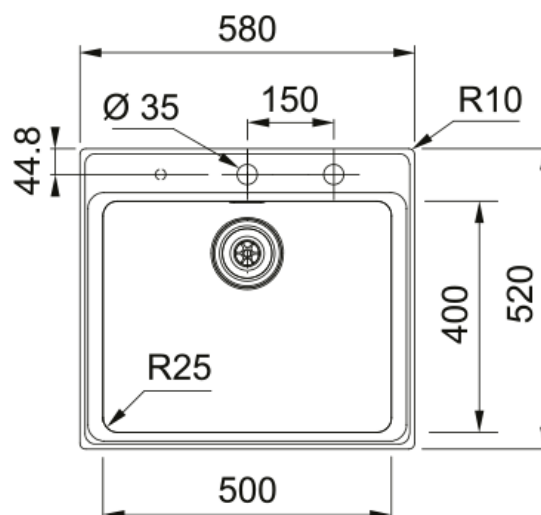

MYTHOS PLUS MYX 210 TPL SS | 127.0640.216

MYTHOS PLUS MYX 210-50 580x520mm stainless steel brushed, with tap ledge, with 2 tap holes, with push knob waste 3 1/2" with overflow set, with push-knob round stainless steel, with round drain cover, with strainer bowl stainless steel, with chopping board. 50 Year Guarantee on all Franke sinks.

Product Information

Sink type	Bowl (no drainer)
Type of material	Stainless steel
Number of bowls	1
Colour	Steel
Finish	Stainless steel brushed

Dimensions

External size: right to left	580.0
External size: front to back	520.0
Bowl 1 size: right to left	500.0
Bowl 1 size: front to back	400.0
Bowl 1: depth	200.0

Installation

Minimum cabinet size	60 cm
----------------------	-------

Product specifications

Installation type	Flushmount
Waste outlet	3 1/2"
Position of drainer	No drainer

Product Identification

Product brand	FRANKE
Product family	Mythos
Model range	Mythos
Approval logo	CE
Approval logo	UKCA

Properties

Drainers number	No drainer
Product reversibility	No
Tap ledge	Yes

Waste kit include	Yes
Waste kit type	Automatic-push knob
Siphon included	Yes
Number of tap holes	2
Soap dispenser hole	No