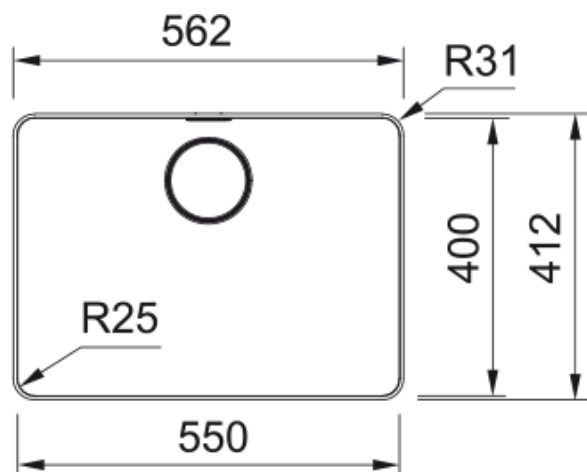

## MYTHOS BOWLS MYX 210 55 | 127.0607.101

MYTHOS BOWL MYX 210 55 562x412mm, Inset, Seamless 6mm rim to integrate perfectly with the work surface, Brushed Stainless Steel, 3 1/2" Semi-Integrated Waste with Round Flush Waste Cover and Hygienic Overflow. 50 Year Guarantee on all Franke sinks.

### Dimensions

External size: right to left	562.0
External size: front to back	412.0
Bowl 1 size: right to left	550.0
Bowl 1 size: front to back	400.0
Bowl 1: depth	200.0

### Installation

Minimum cabinet size	60 cm
----------------------	-------