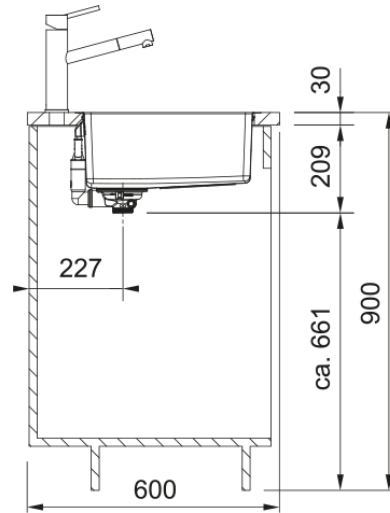

# MARIS BOWL MRX 210-55 | 127.0553.962

MARIS BOWL MRX 210-55 590x440mm, Inset, Slim-Top Edge Profile, Matt Brushed Stainless Steel, 3½" Semi-Integrated Waste with Hygienic Overflow. 50 Year Guarantee on all Franke sinks.

## Dimensions

External size: right to left	590.0
External size: front to back	440.0
Bowl 1 size: right to left	550.0
Bowl 1 size: front to back	400.0
Bowl 1: depth	180.0

## Installation

Minimum cabinet size	60 cm
----------------------	-------

## Product specifications

Installation type	Flushmount
Installation type	Slimtop
Waste outlet	3 1/2"
Position of drainer	No drainer
Active Twist Compatibility	Yes