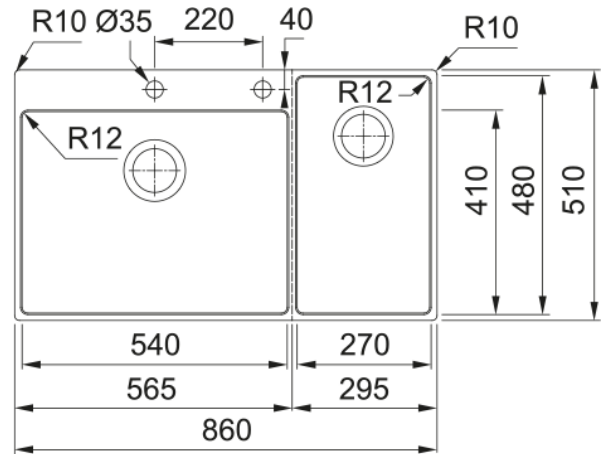

BWX 220-54-27 3 1/2" WWK TL SBL HOF 2TH | 127.0543.037

BWX 220-54-27 860X510X200mm, stainless steel brushed, 3 1/2", with waste kit, with tap ledge, small bowl left hand side, with overflow hole, with 2 tap holes, in carton box

Product Information

Sink type	Bowl (no drainer)
Type of material	Stainless steel
Number of bowls	2
Colour	Steel
Finish	Stainless steel brushed

Dimensions

External size: right to left	860.0
External size: front to back	510.0
Bowl 1 size: right to left	540.0
Bowl 1 size: front to back	410.0
Bowl 1: depth	200.0
Bowl 2 size: right to left	270.0
Bowl 2 size: front to back	480.0
Bowl 2: depth	200.0

Installation

Minimum cabinet size	90 cm
----------------------	-------

Product specifications

Installation type	Flushmount
Installation type	Slimtop
Waste outlet	3 1/2"
Position of drainer	No drainer
Active Twist Compatibility	No