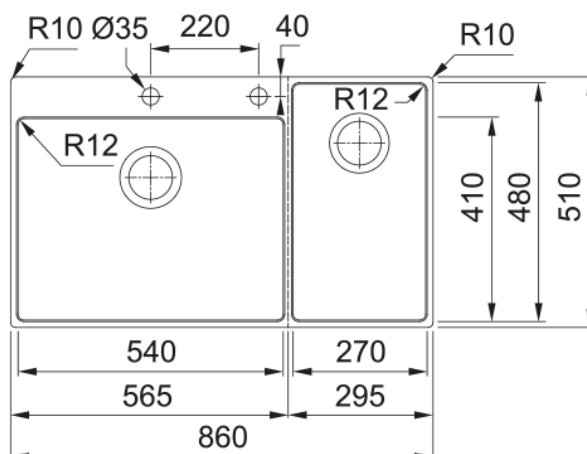

# BWX 220-54-27 3 1/2" WWK TL SBR HOF 2TH | 127.0543.036

BWX 220-54-27 860X510X200mm, stainless steel brushed, 3 1/2", with waste kit, with tap ledge, small bowl right side, with hidden overflow hole, with 2 tap holes, in cardboard box

## Dimensions

External size: right to left	860.0
External size: front to back	510.0
Bowl 1 size: right to left	540.0
Bowl 1 size: front to back	410.0
Bowl 1: depth	200.0
Bowl 2 size: right to left	270.0
Bowl 2 size: front to back	480.0
Bowl 2: depth	200.0

## Installation

Minimum cabinet size	90 cm
----------------------	-------

## Product specifications

Installation type	Flushmount
Installation type	Slimtop
Waste outlet	3 1/2"
Position of drainer	No drainer
Active Twist Compatibility	No