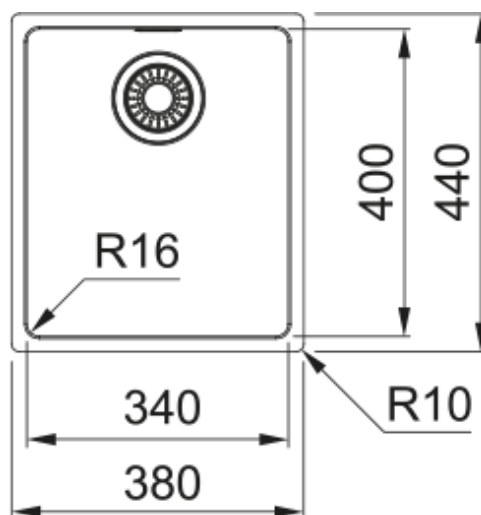

MARIS BOWL MRX 210-34 | 127.0531.915

MARIS BOWL MRX 210-34 380x440mm, Inset, Slim-Top Edge Profile, Matt Brushed Stainless Steel, 3½" Semi-Integrated Waste with Hygienic Overflow. 50 Year Guarantee on all Franke sinks.

Product Information

Sink type	Bowl (no drainer)
Type of material	Stainless steel
Number of bowls	1
Color	Steel
Finish	Stainless steel brushed

Dimensions

External size: right to left	380.0
External size: front to back	440.0
Bowl 1 size: right to left	340.0
Bowl 1 size: front to back	400.0
Bowl 1: depth	180.0

Installation

Minimum cabinet size	40 cm
----------------------	-------

Product specifications

Installation type	Flushmount
Waste outlet	3 1/2"
Position of drainer	No drainer

Product Identification

Product brand	FRANKE
Product family	Maris
Model range	Maris
Approval logo	CE
Approval logo	UKCA

Properties

Drainers number	No drainer
Product reversibility	No
Tap ledge	No

Waste kit include	Yes
Waste kit type	Manual
Siphon included	No
Number of tap holes	No tap hole
Soap dispenser hole	No