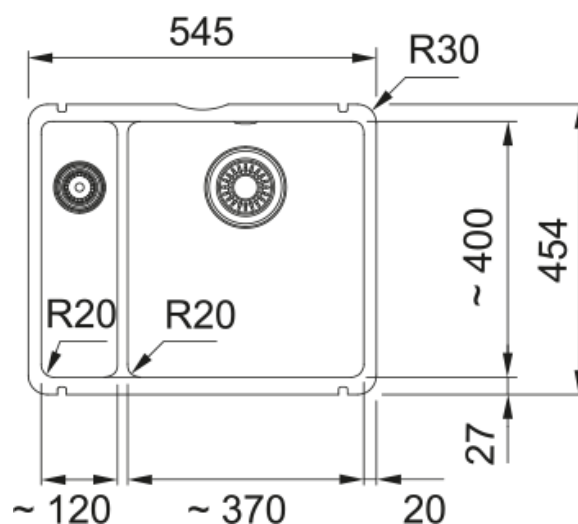

Kubus KXK 160-37-12 White | 126.0735.188

KUBUS KXK 160-37-12 White, 545x454mm, Undermount, Ceramic, 3½" Waste, with 1½" basket strainer waste in small bowl. WDU cannot be fitted in half bowl. Ceramic sink dimensions may vary +/-1% due to the firing process. 50 Year Guarantee on all Franke sinks.

Product Information

Sink type	Bowl (no drainer)
Type of material	Ceramic
Number of bowls	1,5
Colour	White
Finish	Glossy

Dimensions

External size: right to left	545.0
External size: front to back	454.0
Bowl 1 size: right to left	370.0
Bowl 1 size: front to back	400.0
Bowl 1: depth	190.0
Bowl 2 size: right to left	120.0
Bowl 2 size: front to back	400.0
Bowl 2: depth	120.0

Installation

Minimum cabinet size	60 cm
----------------------	-------

Product specifications

Installation type	Undermount
Waste outlet	3 1/2"
Position of drainer	No drainer
Active Twist Compatibility	Yes
Installation Device	Clamp Bag