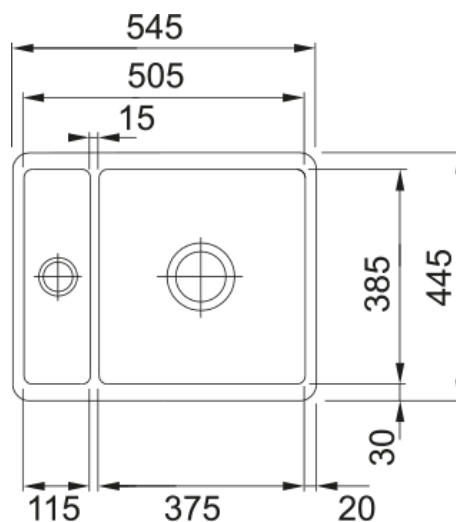

KUBUS KBK 160 REV White | 126.0438.484

KUBUS KBK 160 White 545x445mm, Undermount, Ceramic, 3½" Waste, with 1½" non-sealable basket strainer waste in small bowl. WDU cannot be fitted in half bowl. Ceramic sink dimensions may vary +/-1% due to the firing process. 50 Year Guarantee on all Franke sinks.

Product Information

Sink type	Bowl (no drainer)
Type of material	Ceramic
Number of bowls	1,5
Colour	Glacier
Finish	Glossy

Dimensions

External size: right to left	545.0
External size: front to back	445.0
Bowl 1 size: right to left	375.0
Bowl 1 size: front to back	385.0
Bowl 1: depth	185.0
Bowl 2 size: right to left	115.0
Bowl 2 size: front to back	385.0
Bowl 2: depth	115.0

Installation

Minimum cabinet size	60 cm
----------------------	-------

Product specifications

Installation type	Undermount
Waste outlet	3 1/2"
Position of drainer	No drainer

Product Identification

Product brand	FRANKE
Product family	Mythos
Model range	Kubus
Approval logo	CE
Approval logo	UKCA