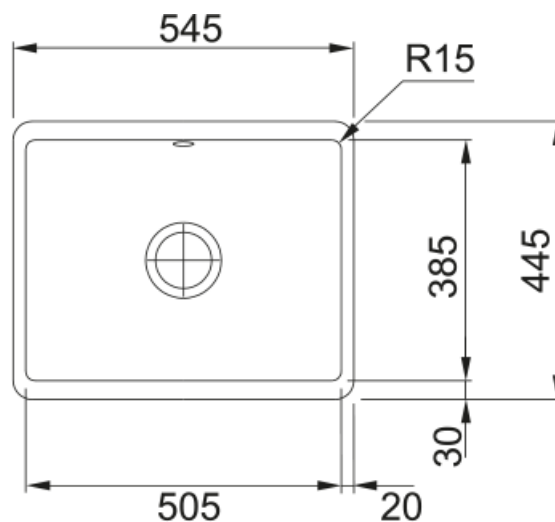

KUBUS KBK 110 50 White | 126.0438.483

KUBUS KBK 110 50 White 545x445mm, Undermount, Ceramic, 3½" Waste and Round Overflow. Ceramic sink dimensions may vary +/-1% due to the firing process. 50 Year Guarantee on all Franke sinks.

Product Information

Sink type	Bowl (no drainer)
Type of material	Ceramic
Number of bowls	1
Colour	Glacier
Finish	Glossy

Dimensions

External size: right to left	545.0
External size: front to back	445.0
Bowl 1 size: right to left	505.0
Bowl 1 size: front to back	385.0
Bowl 1: depth	185.0

Installation

Minimum cabinet size	60 cm
----------------------	-------

Product specifications

Installation type	Undermount
Waste outlet	3 1/2"
Position of drainer	No drainer

Product Identification

Product brand	FRANKE
Product family	Mythos
Model range	Kubus
Approval logo	CE
Approval logo	UKCA