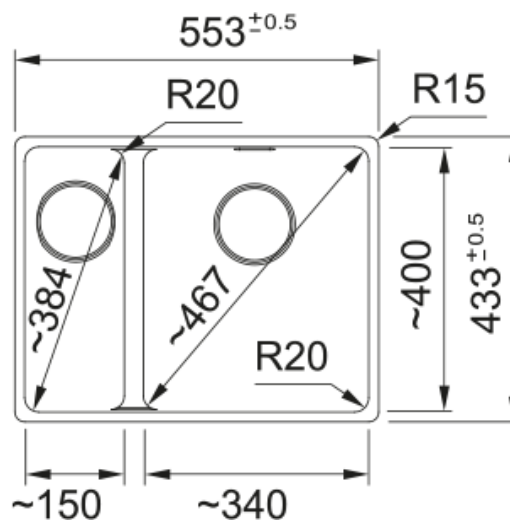

## HAVEN 150-16 LHSB Polar White | 125.0717.262

Haven 150-16, Polar White, Left Hand Small Bowl, Granite, Undermount, 1,5 bowls without drainer, bowl 1 340mm x 400mm, bowl 2 150mm x 400mm, Revolution waste with hygienic overflow. Lifetime Guarantee on all Carron Phoenix sinks.

### Dimensions

External size: right to left	553.0
External size: front to back	433.0
Bowl 1 size: right to left	340.0
Bowl 1 size: front to back	400.0
Bowl 1: depth	200.0
Bowl 2 size: right to left	150.0
Bowl 2 size: front to back	400.0
Bowl 2: depth	150.0

### Installation

Minimum cabinet size	60 cm
----------------------	-------