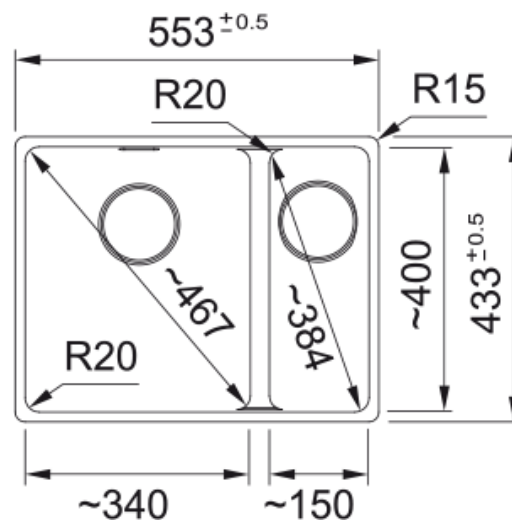

HAVEN 150-16 RHSB Polar White | 125.0696.035

HAVEN 150-16 SBR (franke rqv MRG 160-34-15) SBR, Maris, granite, Polar white, Carron Phoenix, undermount, 1,5 bowls, without drainer, bowl 1 size right to left: 340mm, bowl 1 size front to back: 400mm, bowl 1 depth: 200mm, external size right to left: 553mm, external size front to back: 433mm, 3 1/2", with waste kit, without drainer, no tap hole, with overflow

Product Information

Sink type	Bowl (no drainer)
Type of material	Granite
Number of bowls	1,5
Colour	Polar white
Finish	None

Dimensions

External size: right to left	553.0
External size: front to back	433.0
Bowl 1 size: right to left	340.0
Bowl 1 size: front to back	400.0
Bowl 1: depth	200.0
Bowl 2 size: right to left	150.0
Bowl 2 size: front to back	400.0
Bowl 2: depth	150.0

Installation

Minimum cabinet size	60 cm
----------------------	-------

Product specifications

Installation type	Undermount
Waste outlet	3 1/2"
Position of drainer	No drainer
Bowl 1: accessory ledge	no
Bowl 2: accessory ledge	No
Active Twist Compatibility	No
Installation Device	Clamp Bag

Product Identification

Product brand	CARRON PHOENIX
---------------	----------------

Product family	Maris
Model range	Haven
Approval logo	CE
Approval logo	UKCA
Properties	
Drainers number	No drainer
Product reversibility	No
Tap ledge	No
Waste kit include	Yes
Waste kit type	Manual
Siphon included	No
Number of tap holes	No tap hole
Soap dispenser hole	No