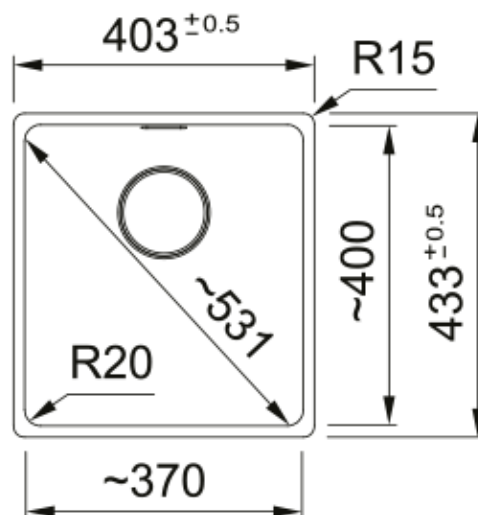

HAVEN 90 Polar White | 125.0696.027

HAVEN 90 (Franke Description MRG 110-37), Maris, granite, Polar white, Carron Phoenix, undermount, 1 bowl, without drainer, bowl 1 size right to left: 370mm, bowl 1 size front to back: 400mm, bowl 1 depth: 200mm, external size right to left: 403mm, external size front to back: 433mm, 3 1/2", with waste kit, without drainer, no tap hole, with overflow

Product Information

Sink type	Bowl (no drainer)
Type of material	Granite
Number of bowls	1
Colour	Polar white
Finish	None

Dimensions

External size: right to left	403.0
External size: front to back	433.0
Bowl 1 size: right to left	370.0
Bowl 1 size: front to back	400.0
Bowl 1: depth	200.0

Installation

Minimum cabinet size	45 cm
----------------------	-------

Product specifications

Installation type	Undermount
Waste outlet	3 1/2"
Position of drainer	No drainer
Bowl 1: accessory ledge	no
Active Twist Compatibility	No
Installation Device	Clamp Bag