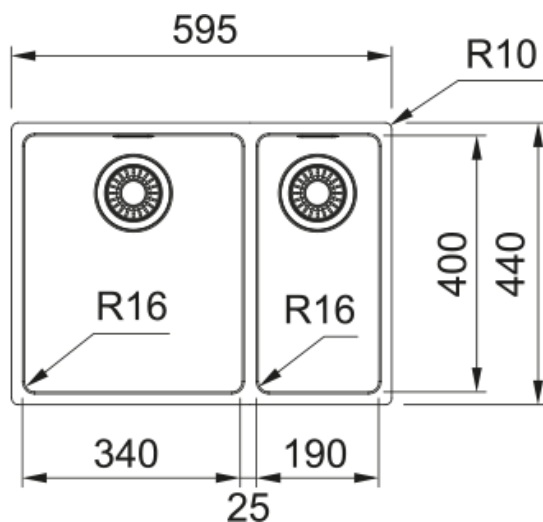

Maris MRX 160 34-19 RHSB | 122.0570.242

MARIS BOWL MRX 160 34-19, 595x440mm, Undermount, Right Hand Small Bowl, Matt Brushed Stainless Steel, 3½" Semi-Integrated Wastes with Hygienic Overflow. 50 Year Guarantee on all Franke sinks. This product is available through our Authorised Internet Partners and National Retailers - please click on the 'Where to Buy' link above. Please quote Product Name and Code as Article Number may differ.

Product Information

Sink type	Bowl (no drainer)
Type of material	Stainless steel
Number of bowls	1,5
Colour	Steel
Finish	Stainless steel brushed

Dimensions

External size: right to left	595.0
External size: front to back	440.0
Bowl 1 size: right to left	340.0
Bowl 1 size: front to back	400.0
Bowl 1: depth	180.0
Bowl 2 size: right to left	190.0
Bowl 2 size: front to back	400.0
Bowl 2: depth	130.0

Installation

Minimum cabinet size	80 cm
----------------------	-------

Product specifications

Installation type	Undermount
Waste outlet	3 1/2"
Position of drainer	No drainer
Active Twist Compatibility	Yes

Product Identification

Product brand	FRANKE
Product family	Maris
Model range	Maris
Approval logo	CE

Approval logo	UKCA
Properties	
Drainers number	No drainer
Product reversibility	No
Tap ledge	No
Waste kit include	Yes
Waste kit type	Manual
Siphon included	No
Number of tap holes	No tap hole
Soap dispenser hole	No