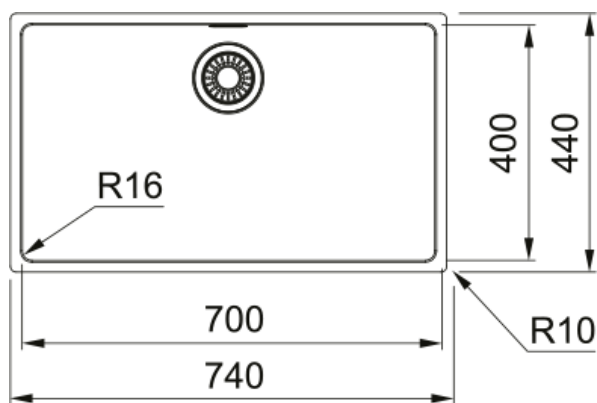

Maris MRX110-70 Stainless Steel Sink | 122.0531.911

MARIS MRX 110 70 740x440mm, Undermount, Matt Brushed Stainless Steel, 3½" Semi-Integrated Waste with Hygienic Overflow. 50 Year Guarantee on all Franke sinks.

Product Information

Sink type	Bowl (no drainer)
Type of material	Stainless steel
Number of bowls	1
Colour	Steel
Finish	Stainless steel brushed

Dimensions

External size: right to left	740.0
External size: front to back	440.0
Bowl 1 size: right to left	700.0
Bowl 1 size: front to back	400.0
Bowl 1: depth	180.0

Installation

Minimum cabinet size	80 cm
----------------------	-------

Product specifications

Installation type	Undermount
Waste outlet	3 1/2"
Position of drainer	No drainer
Active Twist Compatibility	Yes

Product Identification

Product brand	FRANKE
Product family	Maris
Model range	Maris
Approval logo	CE
Approval logo	UKCA

Properties

Drainers number	No drainer
Product reversibility	No

Tap ledge	No
Waste kit include	Yes
Waste kit type	Manual
Siphon included	No
Number of tap holes	No tap hole
Soap dispenser hole	No