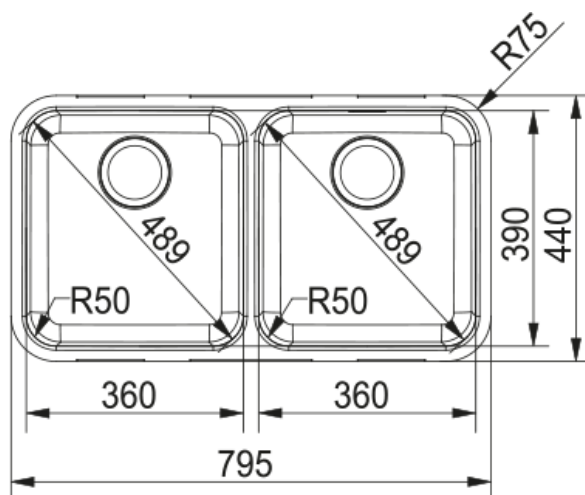

LARGO LAX 120 36-36 | 122.0156.181

LARGO LAX 120 36-36 795x430mm, Undermount, Silk Stainless Steel, 3½" Semi-Integrated Wastes with Hygienic Overflow. 50 Year Guarantee on all Franke sinks.

Product Information

Sink type	Bowl (no drainer)
Type of material	Stainless steel
Number of bowls	2
Colour	Steel
Finish	Stainless steel brushed

Dimensions

External size: right to left	795.0
External size: front to back	440.0
Bowl 1 size: right to left	360.0
Bowl 1 size: front to back	390.0
Bowl 1: depth	175.0
Bowl 2 size: right to left	360.0
Bowl 2 size: front to back	390.0
Bowl 2: depth	175.0

Installation

Minimum cabinet size	90 cm
----------------------	-------

Product specifications

Installation type	Undermount
Waste outlet	3 1/2"
Position of drainer	No drainer

Product Identification

Product brand	FRANKE
Product family	Smart
Model range	Largo
Approval logo	CE
Approval logo	UKCA