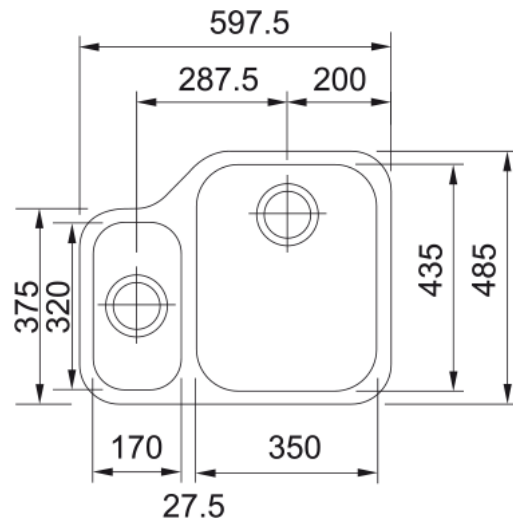

## Ariane ARX 160-35-17 LHSB | 122.0154.926

ARIANE ARX 160 598x485mm, Undermount, Left Hand Small Bowl, Silk Stainless Steel, 3½" Semi-Integrated Wastes with Hygienic Overflow. 50 Year Guarantee on all Franke sinks. This product is available through our Authorised Internet Partners and National Retailers - please click on the 'Where to Buy' link above. Please quote Product Name and Code as Article Number may differ.

### Dimensions

External size: right to left	598.0
External size: front to back	485.0
Bowl 1 size: right to left	350.0
Bowl 1 size: front to back	435.0
Bowl 1: depth	175.0
Bowl 2 size: right to left	170.0
Bowl 2 size: front to back	320.0
Bowl 2: depth	120.0

### Installation

Minimum cabinet size	60 cm
----------------------	-------

### Product specifications

Installation type	Undermount
Waste outlet	3 1/2"
Position of drainer	No drainer