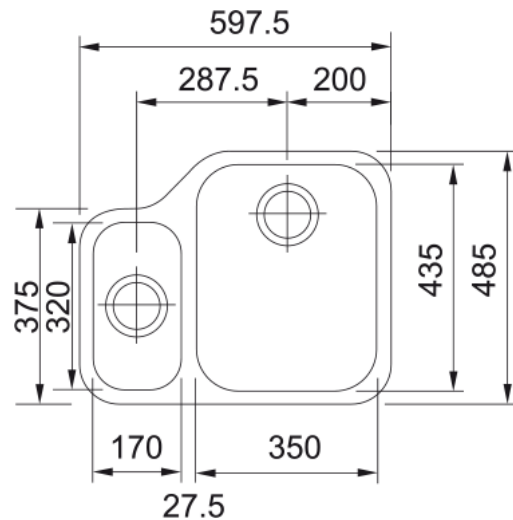

## Ariane ARX 160-35-17 LHSB | 122.0154.926

ARIANE ARX 160 598x485mm, Undermount, Left Hand Small Bowl, Silk Stainless Steel, 3½" Semi-Integrated Wastes with Hygienic Overflow. 50 Year Guarantee on all Franke sinks. This product is available through our Authorised Internet Partners and National Retailers - please click on the 'Where to Buy' link above. Please quote Product Name and Code as Article Number may differ.

### Product Information

Sink type	Bowl (no drainer)
Type of material	Stainless steel
Number of bowls	1,5
Colour	Steel
Finish	Stainless steel brushed

### Dimensions

External size: right to left	598.0
External size: front to back	485.0
Bowl 1 size: right to left	350.0
Bowl 1 size: front to back	435.0
Bowl 1: depth	175.0
Bowl 2 size: right to left	170.0
Bowl 2 size: front to back	320.0
Bowl 2: depth	120.0

### Installation

Minimum cabinet size	60 cm
----------------------	-------