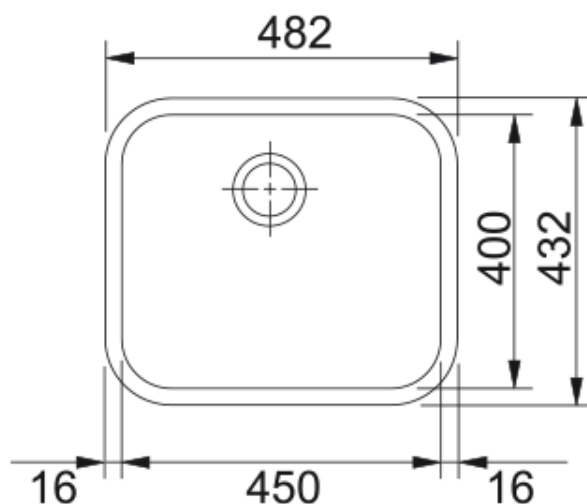

GAX 110-45 3 1/2" WWK ND Satin bowl | 122.0021.440

GAX 110-45 482x432mm, no drainer, satin bowl, 3 1/2", with waste kit, box

Product Information

Sink type	Bowl (no drainer)
Type of material	Stainless steel
Number of bowls	1
Colour	Steel
Finish	Stainless steel brushed

Dimensions

External size: right to left	482.0
External size: front to back	432.0
Bowl 1 size: right to left	450.0
Bowl 1 size: front to back	400.0
Bowl 1: depth	190.0

Installation

Minimum cabinet size	60 cm
----------------------	-------

Product specifications

Installation type	Undermount
Waste outlet	3 1/2"
Position of drainer	No drainer

Product Identification

Product brand	FRANKE
Product family	Smart
Model range	Galassia
Approval logo	CE
Approval logo	UKCA