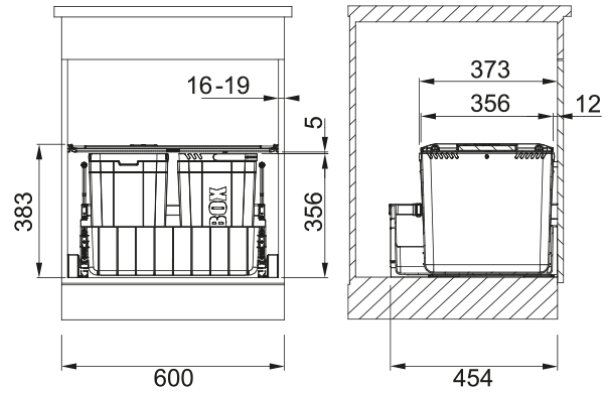

Sorter 300-60 Trio | 121.0150.146

Sorter 300-60 Trio, fits 600mm cabinet. 1 x 21.5 litre bin & 2 x 9.25 litre bins. The roll-out carrier is fully waterproof, simple to dismantle & easy to clean. Separates out domestic waste such as food, cans, plastic and paper. Lid closes over bins to contain any odours. Fits most standard cabinets, mounted on standard cabinet side wall, soft-close mechanism.

Product Information

Product type Waste management system

Installation

Minimum cabinet size 60 cm

Installation type Bottom mount system

Product specifications

Number of waste bins 3.0

Product Identification

Product brand FRANKE

Product family Mythos

Model range Sorter 300

Properties

Bin configuration 1 x 21.5l + 2 x 9.25l