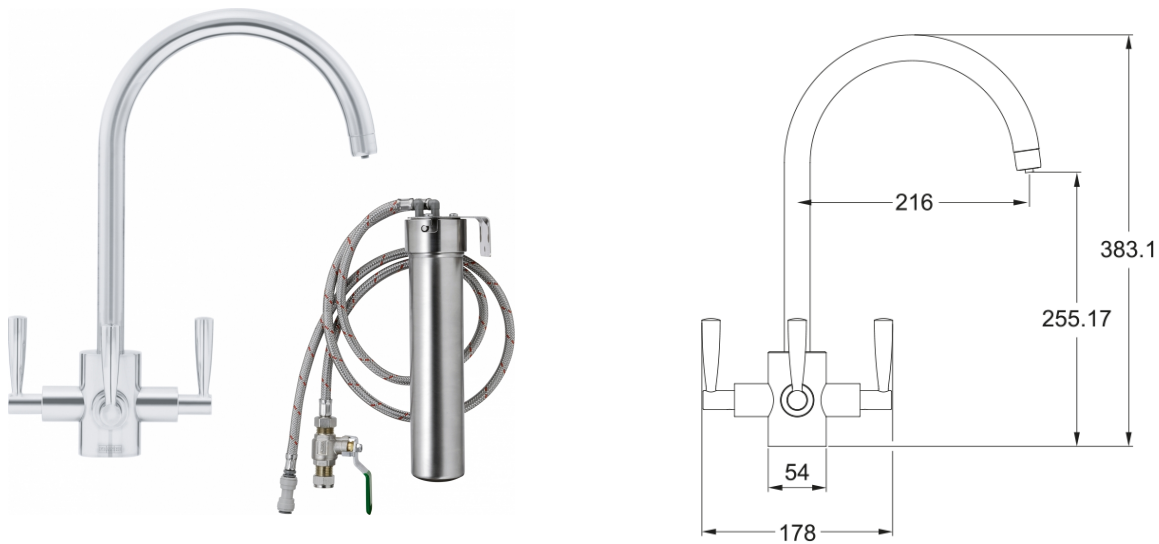

FilterFlow Olympus SilkSteel (UK) | 120.0615.445

Franke FilterFlow taps deliver hot, cold and filtered water using an advanced ceramic cartridge.

Product Information

Spout version J - spout

Colour Decor steel

Type of material Brass

Dimensions

Tap hole diameter 35 mm

Cartridge dimension 1/2" headworks

Installation

Fixation type 1 Bolt

Water supply hose connection 1/2"

Water supply hose length 250 mm

Product specifications

Pressure High pressure

Version Swivel spout

Tap operation Triple handle

Tap rotation 360°

Product Identification

Product brand FRANKE

Product family Maris

Model range Olympus

Properties

Eco water saving No

Type of aerator Honeycomb

Type of multifunctional system Water filtration