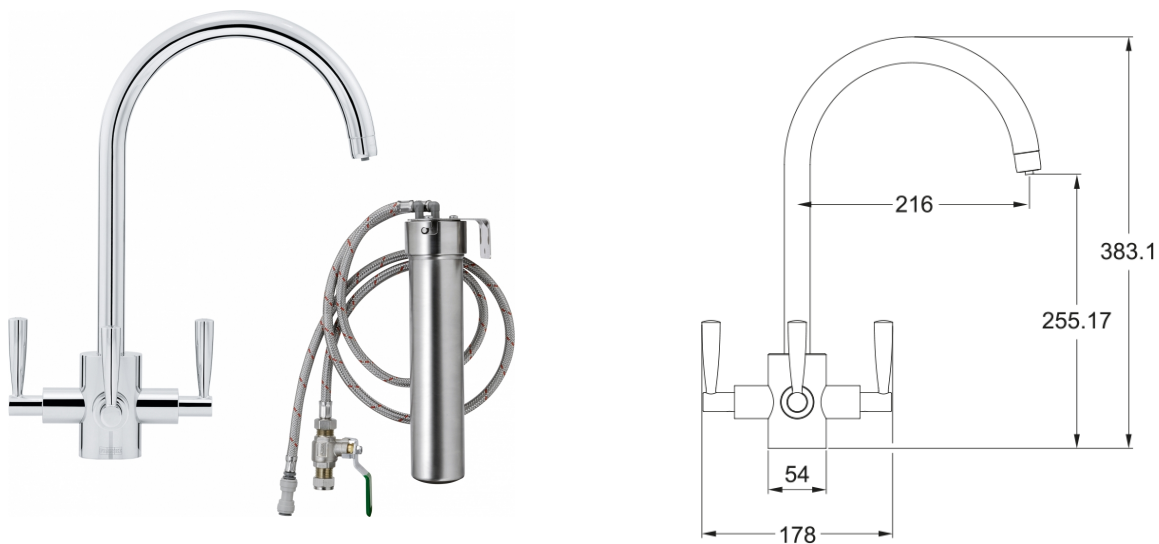

## FilterFlow Olympus Chrome (UK) | 120.0615.443

Franke FilterFlow taps deliver hot, cold and filtered water using an advanced ceramic cartridge.

---

### Product Information

Spout version	J - spout
Colour	Chrome
Type of material	Brass

### Dimensions

Tap hole diameter	35 mm
Cartridge dimension	1/2" headworks

### Installation

Fixation type	1 Bolt
Water supply hose connection	1/2"
Water supply hose length	250 mm