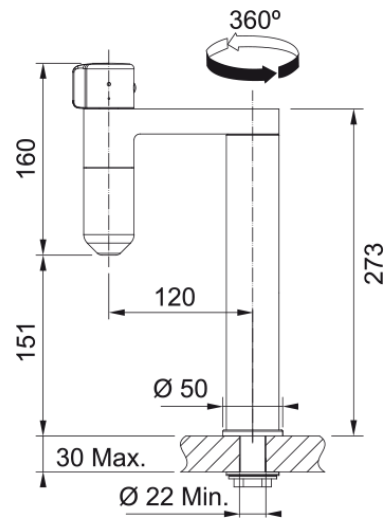

Vital Capsule Single Dispense MB/SS | 120.0551.220

Vital Capsule Single Dispense Filter Tap, SilkSteel PVD/Matt Black finish. Overall height 311mm. 360° rotation. Minimalist, elegant, fully rotatable: the easiest way to enjoy fresh drinking water every day. The world's most advanced water filter system cleans water more simply, quickly and reliably than ever before. Developed in Switzerland and impeccably designed. For the most wonderful tap water you've ever tasted. The combination of activated carbon and a high-tech membrane ensure supreme water quality and hygiene. Not only does tap water taste better, it is also much healthier. The extremely compact system looks stunning in any kitchen: an iconic design, space-saving and available in various designs and colours. The best water filter in the world is also the smallest. That's something of a marvel, given what's inside. It is the first system ever to combine activated carbon with a high-tech membrane and turns 500 litres of tap water into pure refreshment. All Vital taps are supplied with a High-Performance filter as standard, but for those rare occurrences where an enhanced water flow rate is required, Franke have developed the High-Flow filter (available from our service agents) which is a superb alternative providing continuous high flow rates in areas where the High-Performance filter can get congested prematurely due to excessive sediment contamination in the water. The High-Flow filter has a mesh size that is 20 times finer than ordinary household filters. As a result, rust, dirt and fine sediments are filtered out for cleaner water. Please note, the High-Flow filter does not remove microbial cysts, microplasts, bacteria, viruses or limescale. An optional Vital Capsule Chiller Unit is available that can be connected for 5-12°C chilled, filtered water.

Product Information

Spout version	L - spout
Colour	Matt Black
Type of material	Brass

Dimensions

Tap hole diameter	35 mm
Cartridge dimension	35 mm

Installation

Fixation type	Shank
Water supply hose connection	3/8"
Water supply hose length	450 mm

Product specifications

Pressure	High pressure
Version	Swivel spout
Tap operation	Top lever
Tap rotation	360°

Product Identification

Product brand	FRANKE
Product family	None