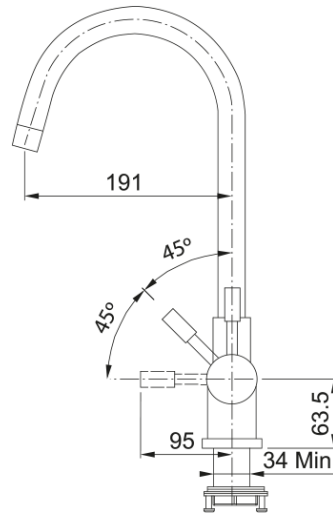

Tap Helix J Spout Swivel Champagne Gold | 119.0599.915

Tap Helix J Spout Swivel Champagne Gold HP Touch

Product Information

Spout version	J - spout
Colour	Champagne gold
Type of material	Stainless steel 304

Dimensions

Tap hole diameter	35 mm
Cartridge dimension	35 mm

Installation

Fixation type	Shank
Water supply hose connection	3/8"
Water supply hose length	700 mm

Product specifications

Pressure	High pressure
Version	Swivel spout
Tap operation	Side lever
Tap rotation	360°