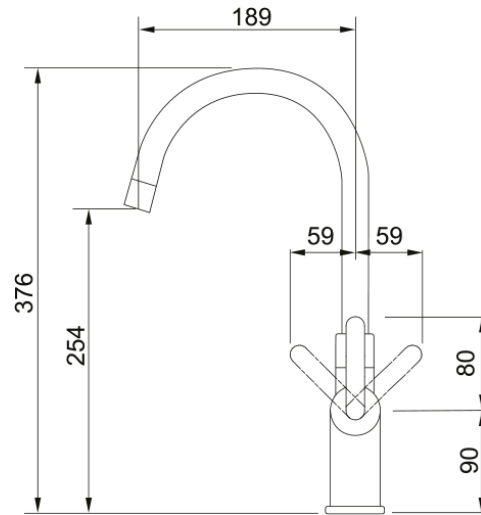

Tap Minerva side LP chr electr. 4-1 HUB | 119.0475.867

Tap, Minerva, L spout, side lever, low pressure, chrome, boiling water tap, electronic 4-1, HUB ready

Product Information

Spout version	J - spout
Colour	Chrome
Type of material	Brass

Dimensions

Tap hole diameter	35 mm
Cartridge dimension	35 mm

Installation

Fixation type	Shank
Water supply hose connection	3/8"
Water supply hose length	700 mm

Product specifications

Pressure	Low pressure for standard
Version	Swivel spout
Tap operation	Side lever
Tap rotation	360°