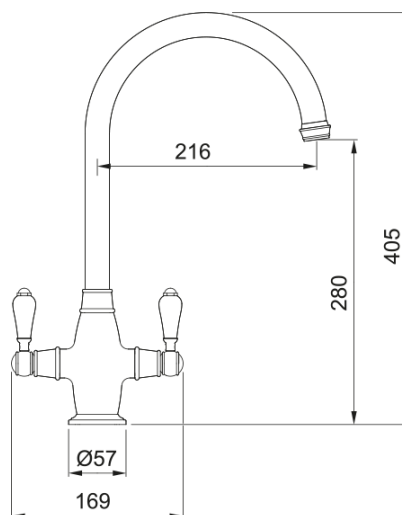

## Gloriana Classic Twin Lever Brass | 115.0712.038

Gloriana Classic Twin Lever Brass, Overall height 405mm, Twin Lever, suitable for low pressure systems. Classical design in the Franke Heritage Collection.

### Dimensions

Height Overall	405.0
Tap hole diameter	35 mm
Cartridge dimension	1/2" headworks

### Installation

Fixation type	1 Bolt
Water supply hose connection	1/2"
Water supply hose length	250 mm

### Product specifications

Pressure	Low pressure for standard
Version	Swivel spout
Tap operation	Dual lever
Tap rotation	360°