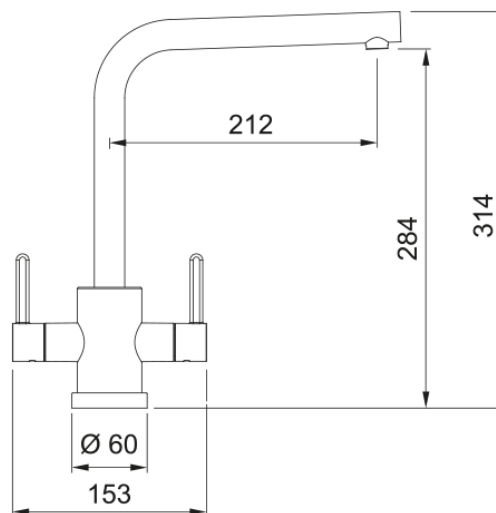

Krios L-Spout Smokey Mirror | 115.0567.620

Krios L-Spout Smokey Mirror finish, Overall height 314mm, Twin Lever, Ceramic Valves.

Product Information

Spout version L - spout

Colour Smoked chrome

Type of material Brass

Dimensions

Tap hole diameter 35 mm

Cartridge dimension 35 mm

Installation

Fixation type 1 Bolt

Water supply hose connection 1/2"

Water supply hose length 250 mm

Product specifications

Pressure Low pressure for UK

Version Swivel

Tap operation Dual lever

Tap rotation 360°

Product Identification

Product brand FRANKE

Product family Maris

Model range Krios