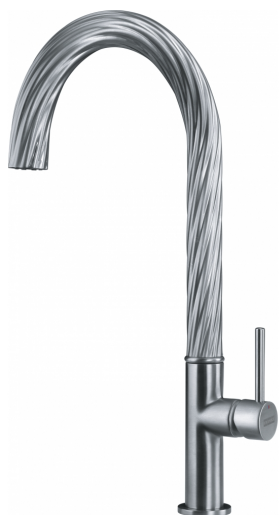

## Maris Free Swivel SilkSteel PVD | 115.0543.294

Maris Free Swivel SilkSteel PVD finish, Overall height 425mm, Side Lever, Ceramic Mechanism, Perlator mixes air into the water to give a champagne-like flow. Distinctive Textured Spout. Designed by Dror.

### Product Information

Spout version	J - spout
Colour	Decor steel
Type of material	Brass
Flexible pullout hose material	Nylon grey
Shower material	Plastic

### Dimensions

Height Overall	425.0
Tap hole diameter	35 mm
Cartridge dimension	25 mm

### Installation

Fixation type	Shank
Water supply hose connection	3/8"
Water supply hose length	450 mm