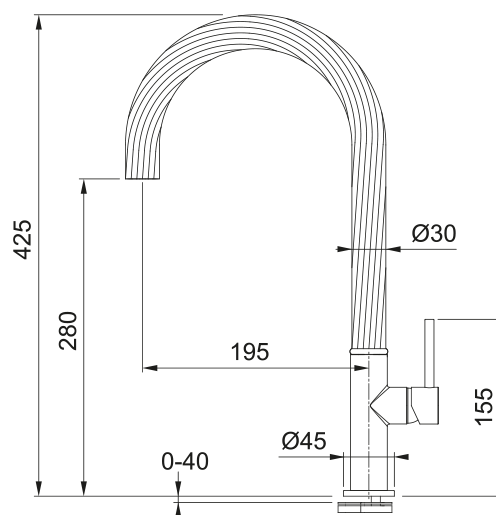

## Maris Free Swivel SilkSteel PVD | 115.0543.294

Maris Free Swivel SilkSteel PVD finish, Overall height 425mm, Side Lever, Ceramic Mechanism, Perlator mixes air into the water to give a champagne-like flow. Distinctive Textured Spout. Designed by Dror.

### Product Information

Spout version	J - spout
Colour	Decor steel
Type of material	Brass
Flexible pullout hose material	Nylon grey
Shower material	Plastic

### Dimensions

Height Overall	425.0
Tap hole diameter	35 mm
Cartridge dimension	25 mm

### Installation

Fixation type	Shank
Water supply hose connection	3/8"
Water supply hose length	450 mm