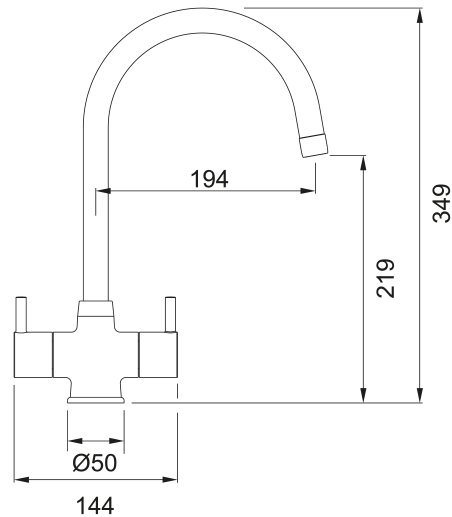

Athena Chrome | 115.0311.211

Athena Chrome finish, Overall height 349mm, Twin Lever, Ceramic Valves, Perlator mixes air into the water to give a champagne-like flow, suitable for low pressure systems. This product is available through our Authorised Internet Partners and National Retailers - please click on the 'Where to Buy' link above. Please quote Product Name and Code as Article Number may differ.

Product Information

Spout version	J - spout
Colour	Chrome
Type of material	Brass

Dimensions

Height Overall	349.0
Tap hole diameter	35 mm
Cartridge dimension	1/2" headworks

Installation

Fixation type	1 Bolt
Water supply hose connection	1/2"
Water supply hose length	255mm

Product specifications

Pressure	Low pressure for standard
Version	Swivel
Tap operation	Dual lever
Tap rotation	180°

Product Identification

Product brand	FRANKE
Product family	Smart
Model range	Athena

Properties