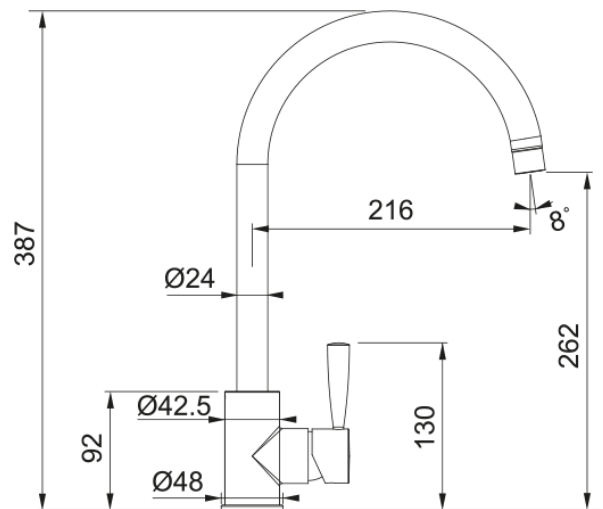

Fuji Decor Steel | 115.0250.327

Fuji Decor Steel finish, Overall height 387mm, Side Lever, Ceramic Mechanism, Perlator mixes air into the water to give a champagne- like flow. This product is available through our Authorised Internet Partners and National Retailers - please click on the 'Where to Buy' link above. Please quote Product Name and Code as Article Number may differ.

Product Information

Spout version J - spout

Colour Decor steel

Type of material Brass

Dimensions

Height Overall 384.0

Tap hole diameter 35 mm

Cartridge dimension 35 mm

Installation

Fixation type 1 Bolt

Water supply hose connection 1/2"

Water supply hose length 250 mm

Product specifications

Pressure High pressure

Version Swivel

Tap operation Side lever