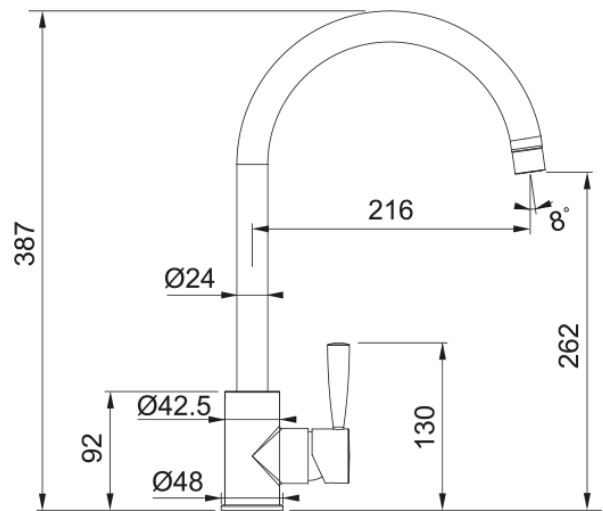

Fuji Chrome | 115.0250.326

Fuji Chrome finish, Overall height 387mm, Side Lever, Ceramic Mechanism, Perlator mixes air into the water to give a champagne-like flow.

Product Information

Spout version	J - spout
Colour	Chrome
Type of material	Brass

Dimensions

Height Overall	384.0
Tap hole diameter	35 mm
Cartridge dimension	35 mm

Installation

Fixation type	1 Bolt
Water supply hose connection	1/2"
Water supply hose length	250 mm

Product specifications

Pressure	High pressure
Version	Swivel
Tap operation	Side lever
Tap rotation	180°

Product Identification

Product brand	FRANKE
Product family	Maris
Model range	Fuji

Properties

Eco water saving	No
Type of aerator	Honeycomb