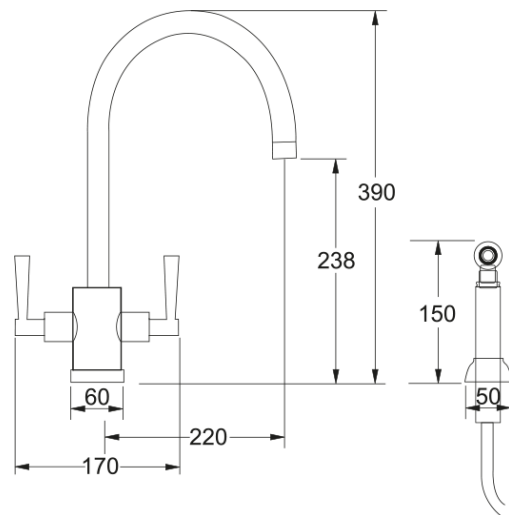

Olympus Side Spray Chrome | 115.0051.538

Olympus Side Spray Chrome finish, Overall height 390mm Twin Lever, Ceramic Valves, Perlator mixes air into the water to give a champagne-like flow. Side Pull-Out Spray - Cold Water only.

Product Information

Spout version	J - spout
Colour	Chrome
Type of material	Brass

Dimensions

Tap hole diameter	35 mm
Cartridge dimension	35 mm

Installation

Fixation type	1 Bolt
Water supply hose connection	1/2"
Water supply hose length	400 mm

Product specifications

Pressure	Low pressure for standard
Version	Spray
Tap operation	Dual lever
Tap rotation	180°

Product Identification

Product brand	FRANKE
Product family	None
Model range	Olympus

Properties