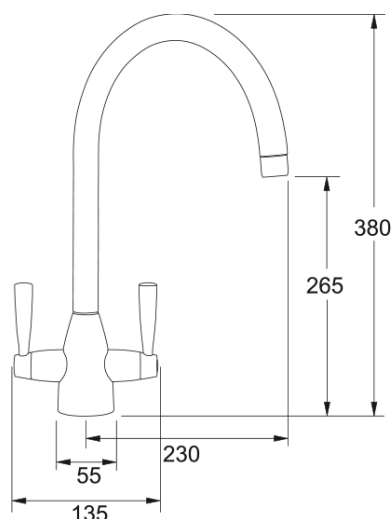

Eiger Chrome | 115.0049.989

Eiger Chrome finish, Overall height 395mm, Twin Lever, Ceramic Valves, Perlator mixes air into the water to give a champagne-like flow, suitable for high pressure systems. This product is available through our Authorised Internet Partners and National Retailers - please click on the 'Where to Buy' link above. Please quote Product Name and Code as Article Number may differ.

Product Information

Spout version J - spout

Colour Chrome

Type of material Brass

Dimensions

Height Overall 392.0

Tap hole diameter 35 mm

Cartridge dimension 35 mm

Installation

Fixation type 1 Bolt

Water supply hose connection 1/2"

Water supply hose length 250 mm

Product specifications

Pressure High pressure

Version Swivel

Tap operation Dual lever

Tap rotation 180°

Product Identification

Product brand FRANKE

Product family Maris

Model range Eiger

Properties

Eco water saving No

Type of aerator Honeycomb