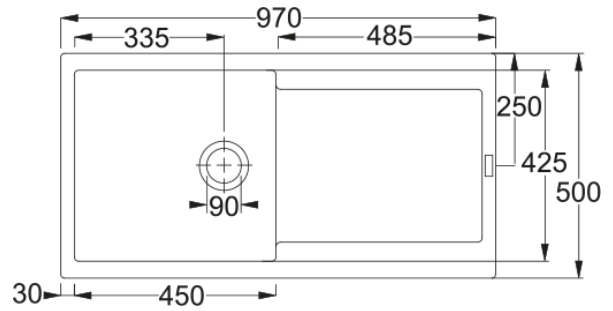

MARIS MRG 611 REV Polar White | 114.0067.723

MARIS MRG 611 Polar White 970x500mm, Inset, Reversible, Fraganite, 31" Waste with Overflow, 2 pre-formed tap holes. 50 Year Guarantee on all Franke sinks.

Product Information

Sink type	Sink (w/ drainer)
Type of material	Granite
Number of bowls	1
Colour	Polar white
Finish	None

Dimensions

External size: right to left	970.0
External size: front to back	500.0
Bowl 1 size: right to left	450.0
Bowl 1 size: front to back	425.0
Bowl 1: depth	200.0
Cutout inset: right to left	950.0
Cutout inset: front to back	480.0

Installation

Minimum cabinet size	60 cm
----------------------	-------

Product specifications

Installation type	Inset
Waste outlet	3 1/2"
Position of drainer	Reversible drainer

Product Identification

Product brand	FRANKE
Product family	Maris
Model range	Maris
Approval logo	CE
Approval logo	UKCA