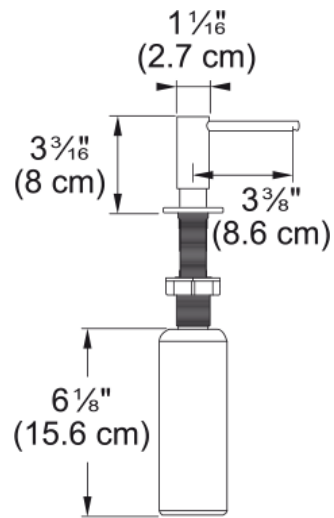

SD Atlas Stainless Steel | 112.0717.084

Atlas Neo Soap Dispenser Stainless Steel, Overall height 80mm, spout reach 89mm. Fast & easy to operate hand pump for all liquid soaps.

Product Information

Type of material	Stainless Steel 316
Colour	Stainless steel
Sub-category	Soap dispenser