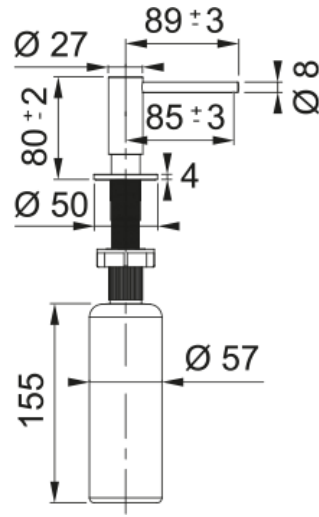

## SD Atlas Stainless Steel Copper | 112.0625.486

Atlas Neo Soap Dispenser Copper, Overall height 80mm, spout reach 89mm. Fast & easy to operate hand pump for all liquid soaps.

---

### Product Information

Type of material	Stainless Steel 316
Colour	Copper
Sub-category	Soap dispenser