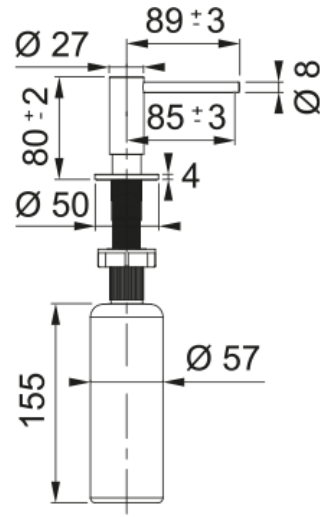

SD Atlas Stainless Steel Anthracite | 112.0625.485

Atlas Neo Soap Dispenser Anthracite, Overall height 80mm, spout reach 89mm. Fast & easy to operate hand pump for all liquid soaps.

Product Information

Type of material	Stainless Steel 316
Colour	PVD anthracite
Sub-category	Soap dispenser