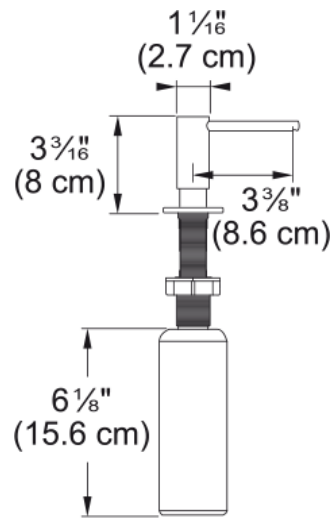

SD Atlas Stainless Steel IBK | 112.0625.484

Atlas Neo Soap Dispenser Industrial Black, Overall height 80mm, spout reach 89mm. Fast & easy to operate hand pump for all liquid soaps.

Product Information

Type of material	Stainless Steel 316
Colour	Industrial black
Sub-category	Soap dispenser