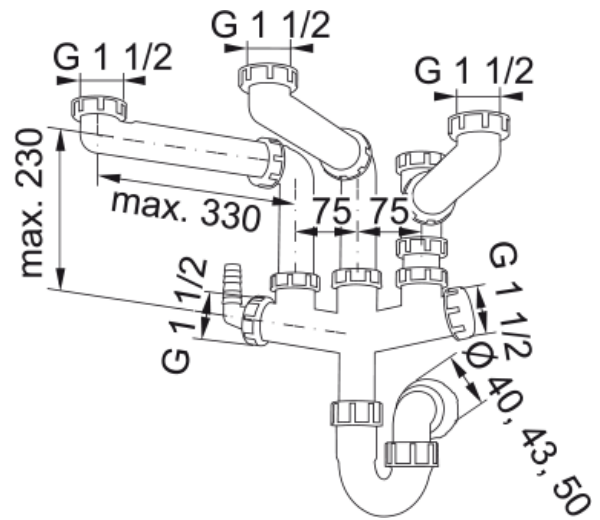

Siphon III Plumbing Kit | 112.0083.810

"Siphon III Plumbing Kit for 3 bowl sinks. Optimises under-sink cabinet space, manifold with incline & air vent for faster water disposal, unique WDU connector, made from rigid grey polypropylene that is highly resistant to burns, dents, chips and stains."

Product Information

Type of material Plastic

Sub-category Plumbing

Product Identification

Product family None