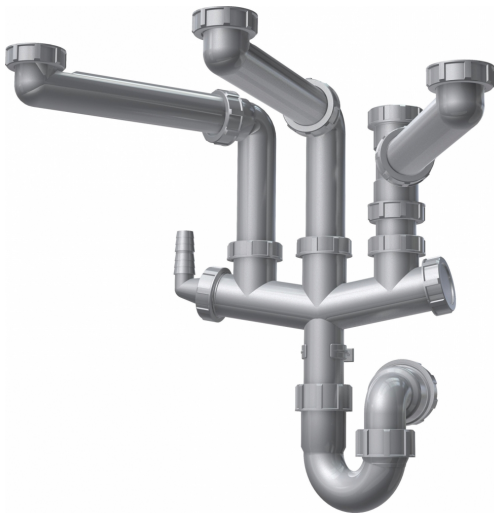

Siphon III Plumbing Kit | 112.0083.810

"Siphon III Plumbing Kit for 3 bowl sinks. Optimises under-sink cabinet space, manifold with incline & air vent for faster water disposal, unique WDU connector, made from rigid grey polypropylene that is highly resistant to burns, dents, chips and stains."

Product Information

Type of material Plastic

Sub-category Plumbing

Product Identification

Product family None