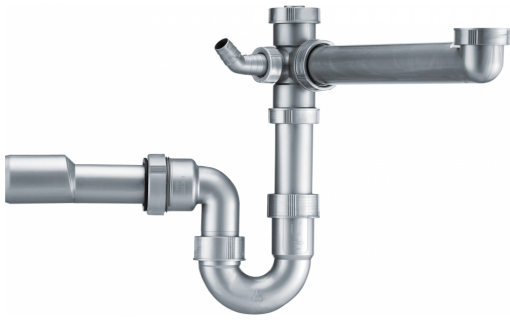

Siphon I Plumbing Kit | 112.0059.946

Siphon I Plumbing Kit, for single bowl sinks. Optimises under-sink cabinet space, manifold with incline & air vent for faster water disposal, unique WDU connector, made from rigid grey polypropylene that is highly resistant to burns, dents, chips and stains.

Product Information

Type of material	Plastic
Sub-category	Plumbing

Product Identification

Product family	None
----------------	------