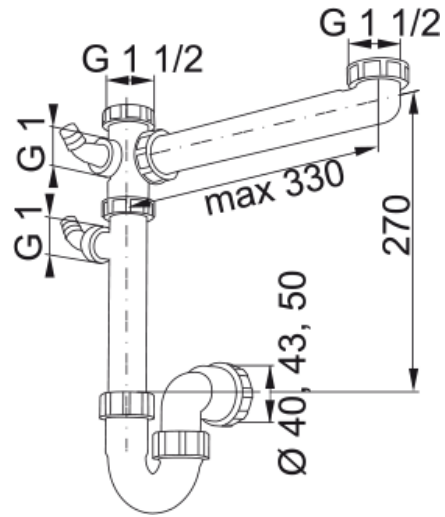

Siphon I Plumbing Kit | 112.0059.946

Siphon I Plumbing Kit, for single bowl sinks. Optimises under-sink cabinet space, manifold with incline & air vent for faster water disposal, unique WDU connector, made from rigid grey polypropylene that is highly resistant to burns, dents, chips and stains.

Product Information

Type of material	Plastic
Sub-category	Plumbing

Product Identification

Product family	None
----------------	------