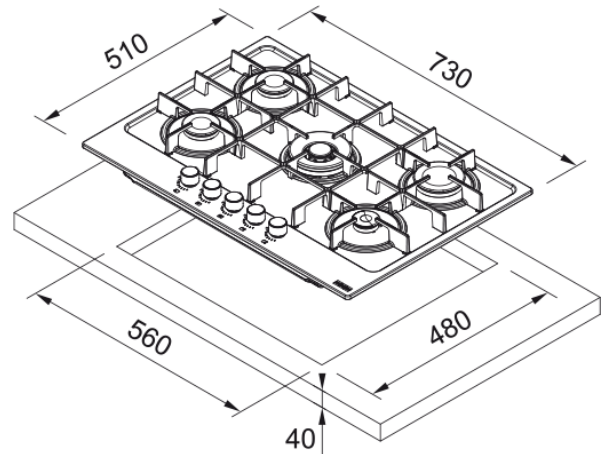

Maris Gas on Metal Hob 73cm | 106.0670.113

Maris Gas on Metal Hob FHMA 755 4G DC MB C, Black, 73cm wide. Features includes: Cast iron pan supports, and 5 Burner/Heating Zones.

Product Information

Type	Gas
Technology	Gas on metal
Color	Matt Black
Finish	Enamelled
Type of pan support	Double burner
Power limitation	No

Dimensions

Commercial dimension	75x50
----------------------	-------

Energy specifications

Total power (kW)	10.8
Voltage	220-240 V
Frequency (Hz)	50-60

Product specifications

Installation type hob	Standard
Number of burners	5

Product Identification

Product brand	FRANKE
Product family	Maris
Model range	MARIS

Properties

UI type	Knobs
Number of knobs	5.0
Number of pan support	3
Type of burner front left	Semi rapid
Type of burner rear left	Semi rapid
Type of burner rear right	Rapid
Type of burner front right	Auxiliary

Type of burner middle middle	Double crown
User interface	Knobs
Timer	No