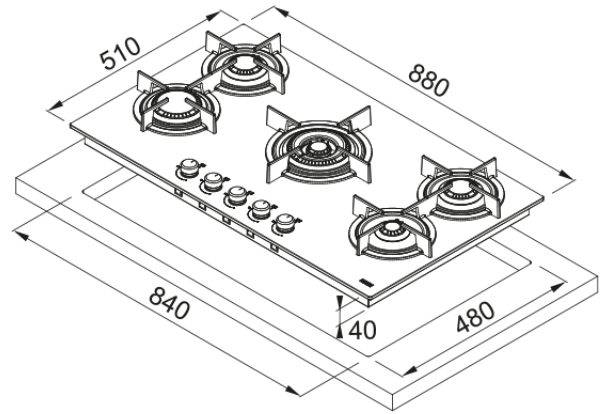

## Mythos Gas on Glass Hob Black 88cm | 106.0374.288

Mythos Gas on Glass Hob FCHR 905 4G TC HE BK C, Black, 88cm wide. Features includes: a safety valve, Cast iron pan supports, Incorporated electronic ignition, dual power and 5 Burner/Heating Zones.

### Dimensions

Commercial dimension	90X50
----------------------	-------

Type of burner middle middle	Double crown
User interface	Knobs
Timer	No
Power level	6