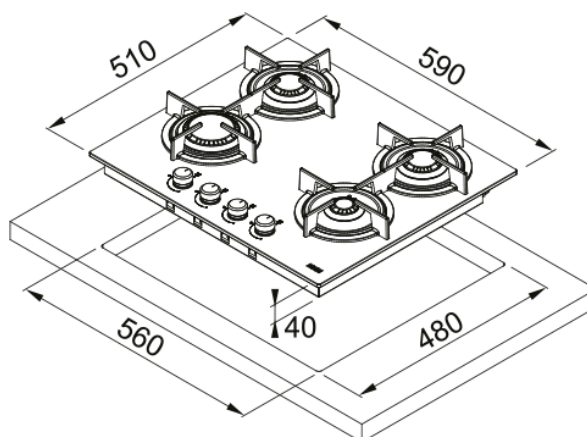

Mythos Gas on Glass Hob Black 60cm | 106.0374.280

Mythos Gas on Glass Hob FCHR 604 4G HE BK C, Black, 60cm wide. Features includes: a safety valve, Cast iron pan supports, Incorporated electronic ignition and 4 Burner/Heating Zones.

Product Information

Type	Gas
Technology	Gas on glass
Color	Black
Finish	Glass
Type of pan support	Double burner
Power limitation	n/a

Dimensions

Commercial dimension	60X50
----------------------	-------

Energy specifications

Properties

UI type	Knobs
Number of knobs	4.0
Number of pan support	2
Type of burner front left	Rapid
Type of burner rear left	Semi rapid
Type of burner rear right	Semi rapid
Type of burner front right	Auxiliary