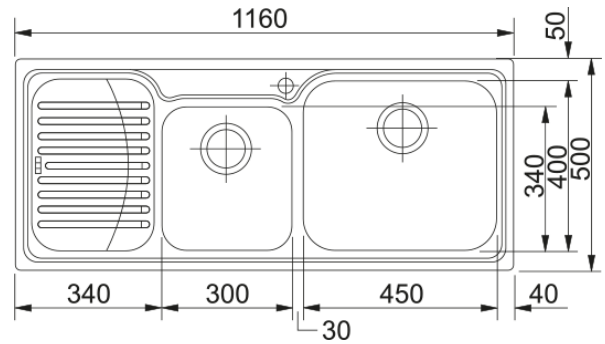

GALASSIA GAX 621 LH | 101.0381.849

GALASSIA GAX 621 1160x500mm, Inset, Left Hand Drainer, Silk Stainless Steel, 3½" Wastes with Slotted Overflow, 1 tap hole. Model will not accommodate taps with a base over 55mm. 50 Year Guarantee on all Franke sinks.

Product Information

Sink type	Sink (w/ drainer)
Type of material	Stainless steel
Number of bowls	2
Colour	Steel
Finish	Stainless steel brushed

Dimensions

External size: right to left	1160.0
External size: front to back	500.0
Bowl 1 size: right to left	450.0
Bowl 1 size: front to back	400.0
Bowl 1: depth	190.0
Bowl 2 size: right to left	300.0
Bowl 2 size: front to back	340.0
Bowl 2: depth	170.0
Cutout inset: right to left	1140.0
Cutout inset: front to back	480.0

Installation

Minimum cabinet size	90 cm
----------------------	-------

Product specifications

Installation type	Inset
Waste outlet	3 1/2"
Position of drainer	Left hand side drainer

Product Identification

Product brand	FRANKE
Product family	Smart
Model range	Galassia
Approval logo	CE

Approval logo	UKCA
Properties	
Drainers number	1
Product reversibility	No
Tap ledge	Yes
Waste kit include	Yes
Waste kit type	Manual
Siphon included	No
Number of tap holes	1
Soap dispenser hole	No