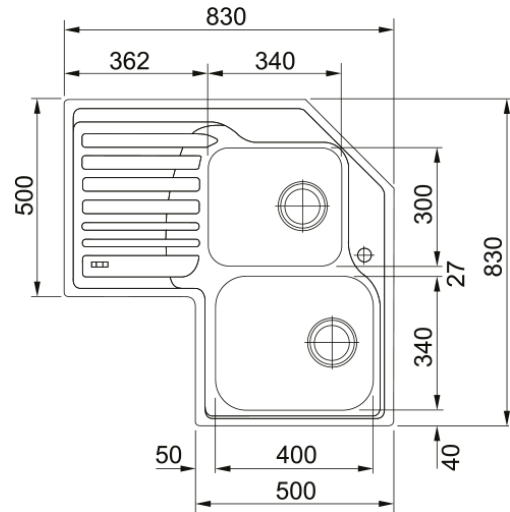

STUDIO STX 621-E LH | 101.0001.045

STUDIO STX 621-E 830x830mm, Inset, Left Hand Drainer, Silk Stainless Steel, 3½" Waste with Slotted Overflow. NB Requires 900x900mm corner cabinet. 50 Year Guarantee on all Franke sinks.

Product Information

Sink type	Sink (w/ drainer)
Type of material	Stainless steel
Number of bowls	2
Color	Steel
Finish	Stainless steel brushed

Dimensions

External size: right to left	830.0
External size: front to back	830.0
Bowl 1 size: right to left	340.0
Bowl 1 size: front to back	400.0
Bowl 1: depth	180.0
Bowl 2 size: right to left	300.0
Bowl 2 size: front to back	340.0
Bowl 2: depth	170.0

Installation

Minimum cabinet size	90x90 cm
----------------------	----------

Product specifications

Installation type	Inset
Waste outlet	3 1/2"
Position of drainer	Corner left hand drainer

Product Identification

Product brand	FRANKE
Product family	None
Model range	Studio
Approval logo	UKCA
Approval logo	CE

Properties

Drainers number	1
Product reversibility	No
Tap ledge	Yes
Waste kit include	Yes
Waste kit type	Manual
Siphon included	No
Number of tap holes	1
Soap dispenser hole	No