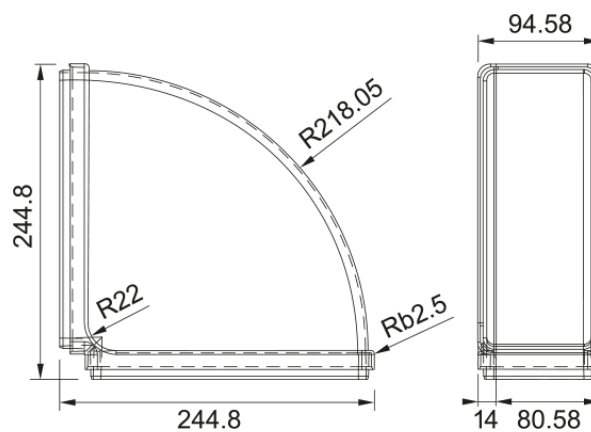

## Raccord gaine plate angle 90° | 112.0459.455

COUDE HORIZONTAL 90° 220X90mm

---