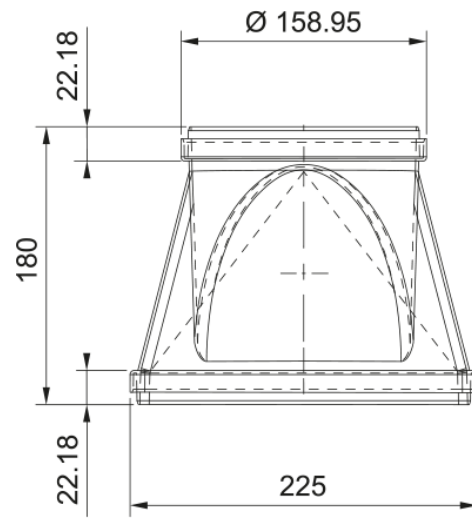

## Raccord gaine plate/tube diam 159mm | 112.0459.429

RACCORD DROIT 220X90mm

---