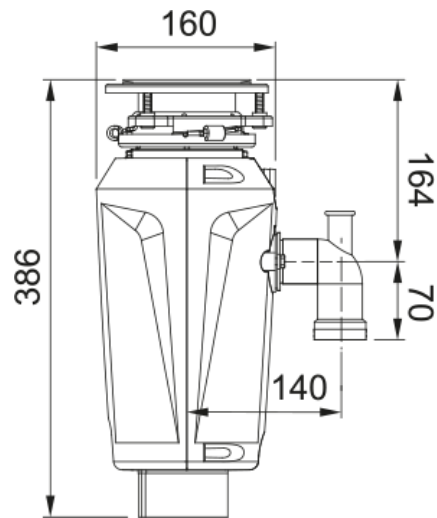

# Food Waste Disposer SLIM 125 (1,25 HP) | 134.0715.094

Food Waste Disposer SLIM 125, 220V, 1-1/4HP