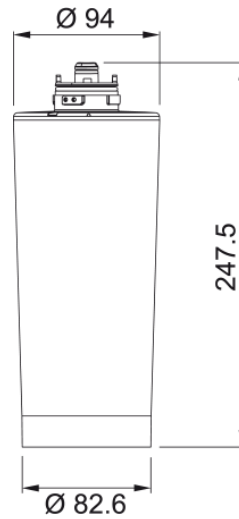

# Cons Clear Water M Filter cartridge | 133.0284.026

Cons Clear Water M Filter cartridge