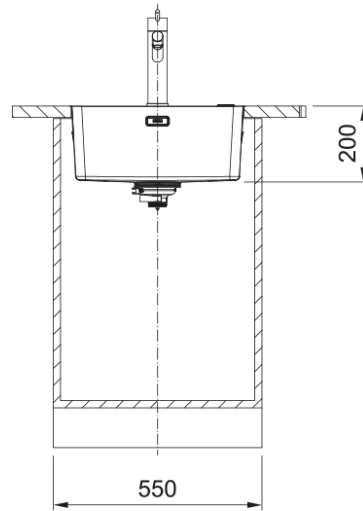

# MYX 210-45 3 1/2" I PWIWOFC | 127.0603.543

MYX 210-45 450x400x200mm, stainless steel brushed, integrated waste hole 3 1/2" with round drain cover recess, with waste kit, with round drainer Cover, with overflow, no tap hole, with push knob stainless steel round, packed in single box.

## mõõdud

Väline: paremalt vasakule	462.0
Väline suurus: eest taha	412.0
Kauss 1: paremalt vasakule	450.0
Kauss 1 suurus: eest taha	400.0
Kauss 1: sügavus	200.0