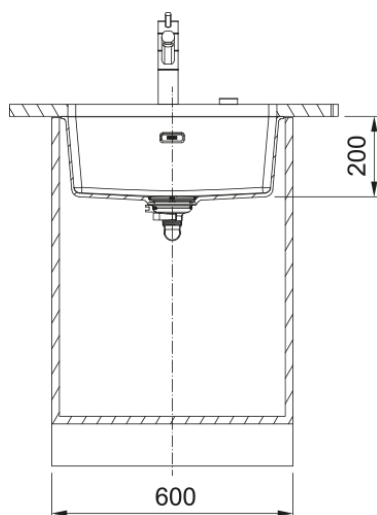

MRG 110-52 3 1/2" PKW ND NTH HOF OS | 125.0683.104

MRG 110-52, Maris, granite, oyster, Franke, undermount, 1 bowl, without drainer, bowl 1 size right to left: 520mm, bowl 1 size front to back: 400mm, bowl 1 depth: 200mm, external size right to left: 553mm, external size front to back: 433mm, 3 1/2", push knob waste, without drainer, no tap hole, with overflow

| | |
|----------------------------|-------|
| Väline: paremalt vasakule | 553.0 |
| Väline suurus: eest taha | 433.0 |
| Kauss 1: paremalt vasakule | 520.0 |
| Kauss 1 suurus: eest taha | 400.0 |
| Kauss 1: sügavus | 200.0 |